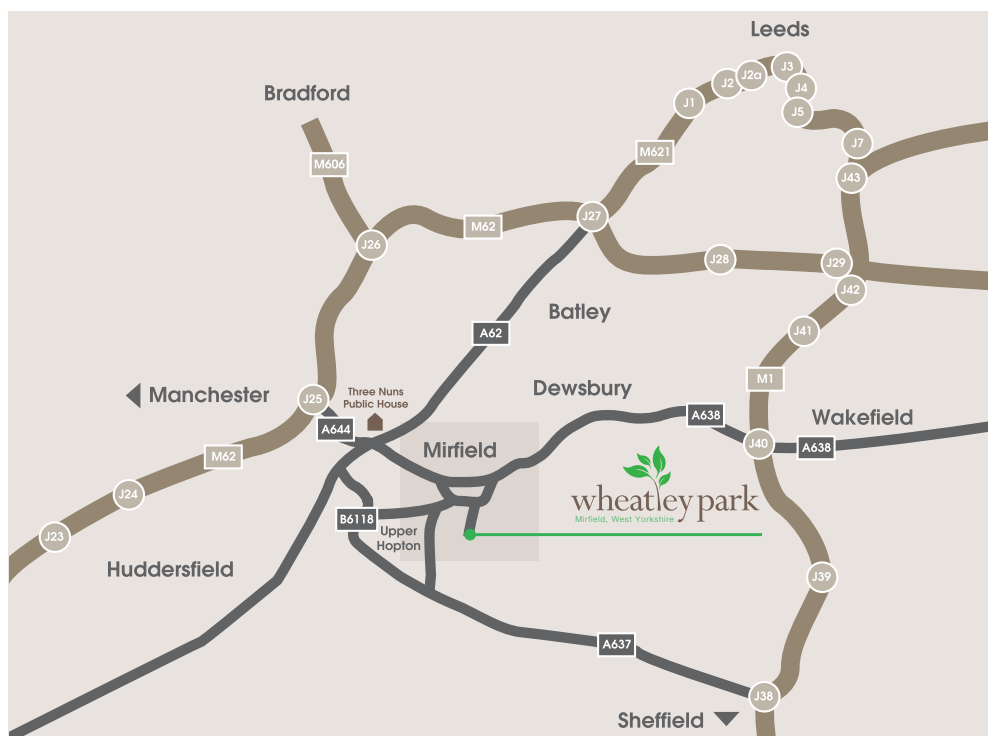

Our home

10 Associates are located in Wheatley Park, 2 miles from J25 of the M62. Wheatley Park is accessed off Hagg Lane which links to Huddersfield Road (A644) via Granny Lane, Hopton New Road and Station Road. Hagg Lane can also be approached from Huddersfield Road via Steanard Lane. Mirfield Railway Station is within walking distance.

Follow the long driveway right to the top to The Watermill, you'll find us around the corner of the white building, 2nd door.

10™

*Courage, determination, dreams, achievement and pride.
When everything is possible. Remember when you were 10?*

10 Associates
Strategy, Brand, and Design

The Watermill, Wheatley Park,
Mirfield, West Yorkshire WF14 8HE

Telephone
01484 543905

Say hello
hello@10associates.co.uk

Website
10associates.co.uk