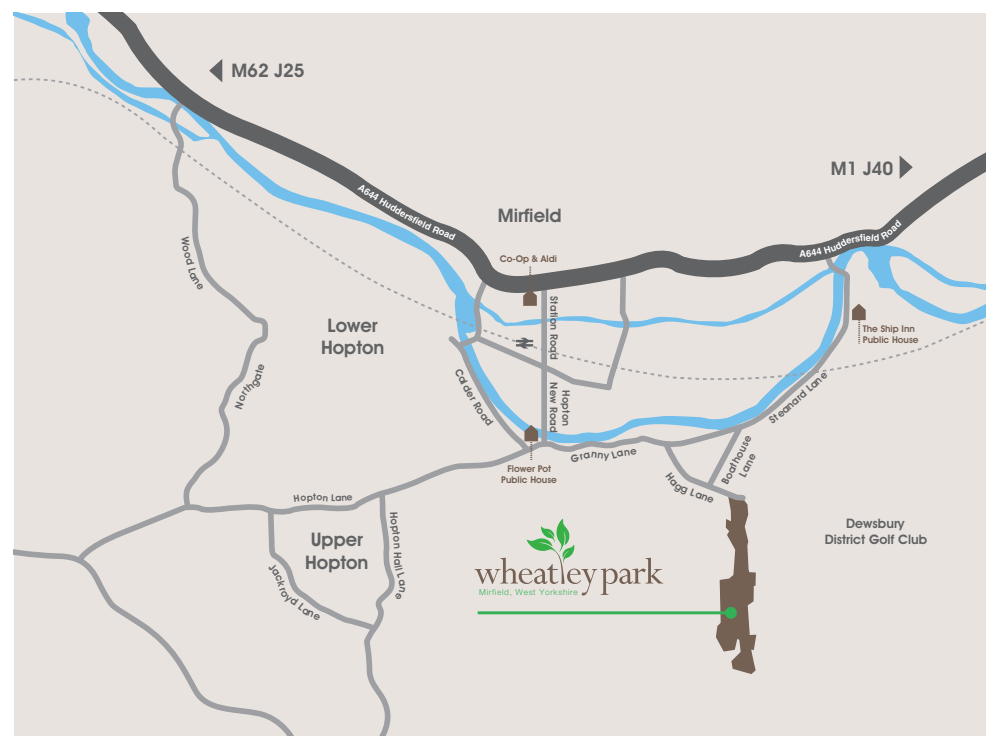

Our home

10 Associates are located in Wheatley Park, 2 miles from J25 of the M62. Wheatley Park is accessed off Hagg Lane which links to Huddersfield Road (A644) via Granny Lane, Hopton New Road and Station Road. Hagg Lane can also be approached from Huddersfield Road via Steanard Lane. Mirfield Railway Station is within walking distance.

Follow the long driveway right to the top to The Watermill, you'll find us around the corner of the white building, 2nd door.

10™

*Courage, determination, dreams, achievement and pride.
When everything is possible. Remember when you were 10?*

10 Associates
Strategy, Brand, and Design

The Watermill, Wheatley Park,
Mirfield, West Yorkshire WF14 8HE

Telephone
01484 543905

Say hello
hello@10associates.co.uk

Website
10associates.co.uk